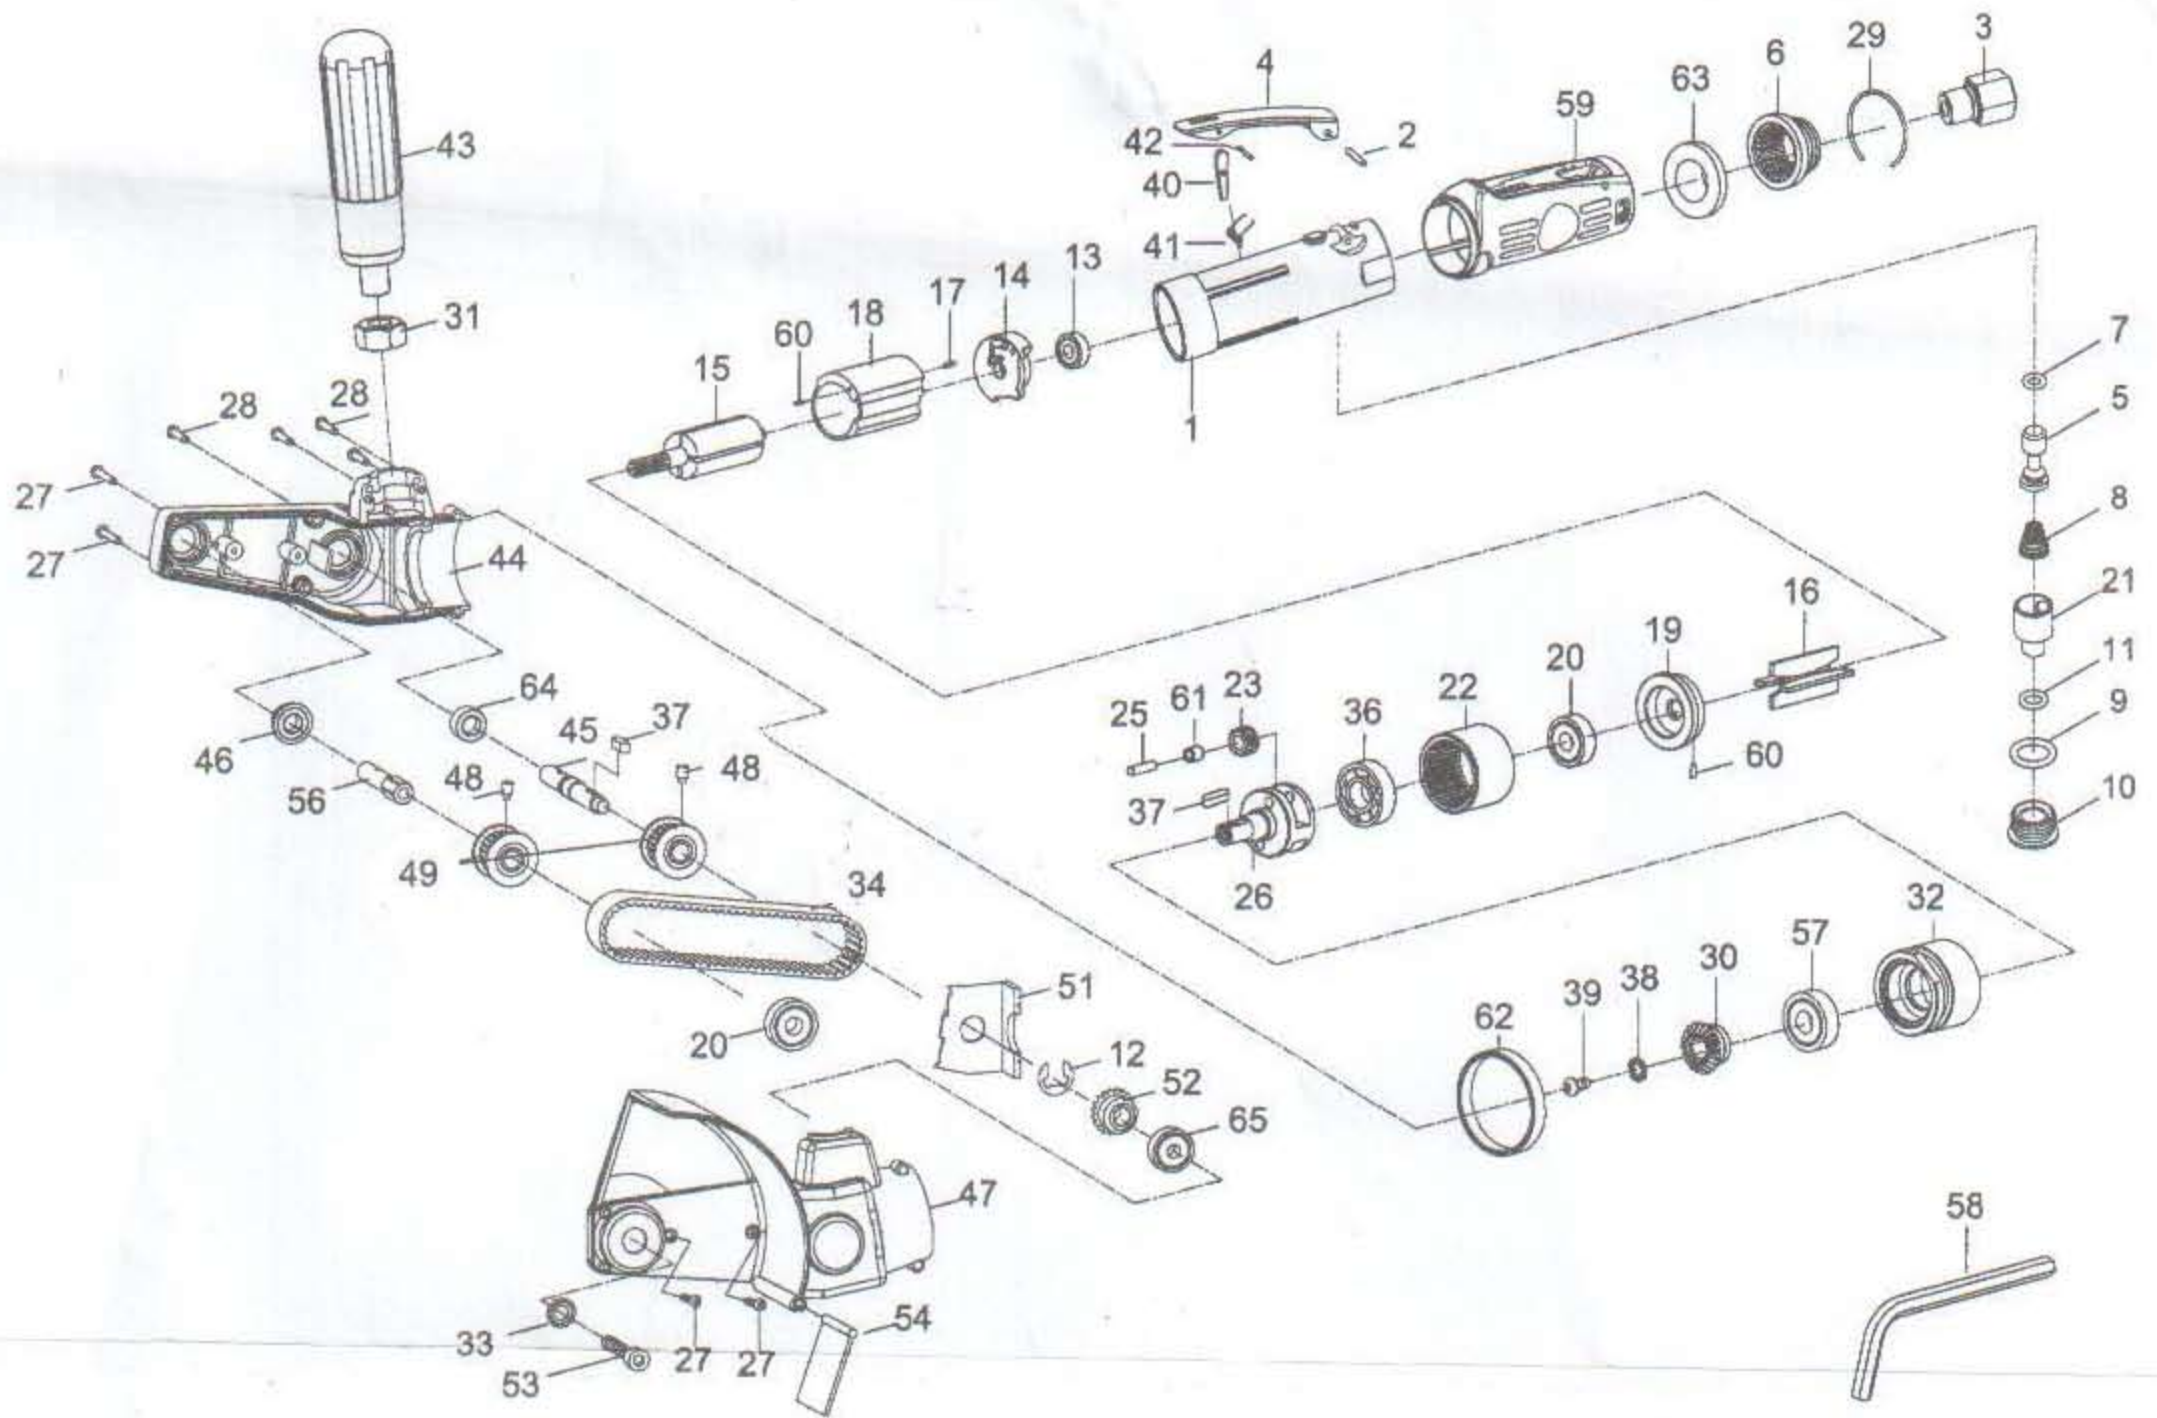

# UTILITY IN-LINE DRIVER

Index No.	Parts No.	Description	Index No.	Parts No.	Description
1	301101	Motor Housing	34	690134	Toothed Belt
2	30102	Spring Pin (3*24L)	36	040313	Ball Bearing (6001Z)
3	51203	Air Inlet	37	690121	Key(2) (3*10)
4	6K-301104	Throttle Lever	38	690111	Toothed Washer (BW-4.5)
5	6K-301105	Valve Stem	39	690110	Screw
6	51206	Exhaust Deflector	40	522239	Safety Bar
7	70107	O-Ring (4.8*1.9)	41	6K-301151-0002	Spring
8	51208	Spring	42	51542	Spring Pin (2*18L)
9	70123	O-Ring (11.8*2.4)	43	690137	Handle
10	51210	Throttle Valve Plug	44	690107	Plastic Housing(R)
11	40305	O-Ring (6.5*2)	45	690120	Belt Drive Shaft
12	690112	E-Ring (ETW-8)	46	0690108	Ball Bearing (LF-688ZZ)
13	052213	Ball Bearing (696ZZ)	47	690108	Plastic Housing(L)
14	301114	End Plate	48	690117	Set Screw(2) (M4)
15	95-301115	Rotor	49	690109	Toothed Pulley(2)
16	512216	Rotor Blades(4)	51	690113	Inner Bulkhead
17	30117	Spring Pin (1.5*6L)	52	690122	Bevel Gear
18	512218	Cylinder	53	206077	Hexagonal Hole Screw (M6*20L)
19	95-301119	Front End Plate	54	690136	Dust Cover
20	030120	Ball Bearing (2) (608ZZ)	56	690123	Spindle
21	51221	Air Regulator	57	051220	Ball Bearing (6000ZZ)
22	70922	Internal Gear	58	10018	Hex. Key Wrench (5mm)
23	690146	Planet Gear(2)	59	512252	Grip
25	746425	Pin(2) (4*14.8L)	60	30117-22	Spring Pin(2) (1.5*4)
26	690126	Planet Cage	61	690145	Bushing(2)
27	690127	Tapping Screw(4) (TS 2.9*20L)	62	95-301120	Decoration Ring
28	690128	Tapping Screw(8) (TS2.9*16L)	63	51250	Muffler
29	51229	Retaining Ring	64	0688ZZ	Ball Bearing (688ZZ)
30	690130	Bevel Gear	65	030113	Ball Bearing (626ZZ)
31	690131	Nut			
32	690132	Housing Cap			
33	690133	Toothed Washer			