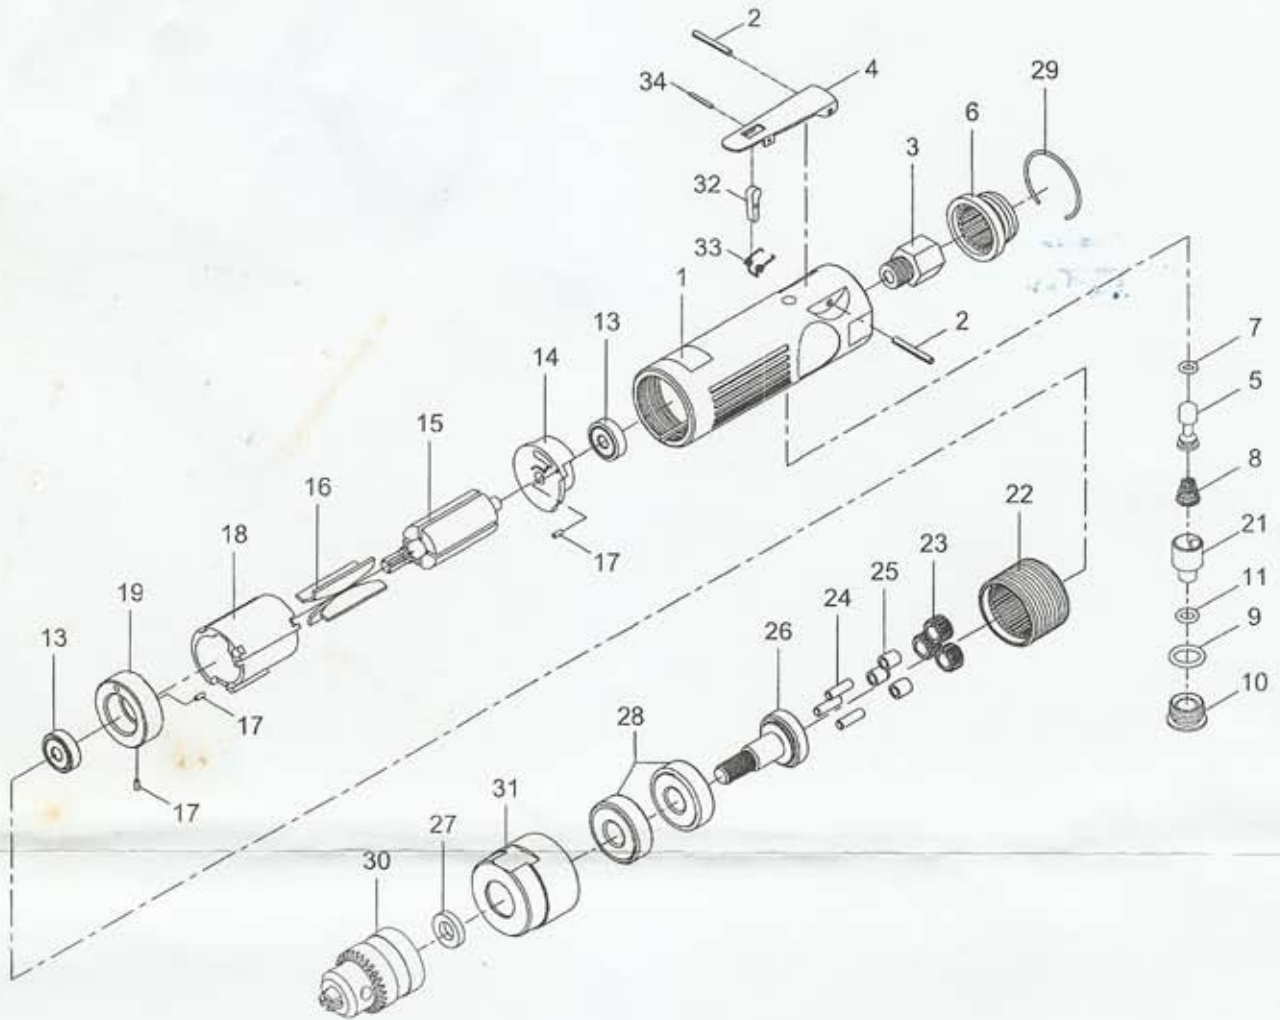

# AIR DRILL

Index No.	Parts No.	Description	Index No.	Parts No.	Description
1	51201	Motor Housing	18	70118	Cylinder
2	30102	Spring Pin (3*24L)	19	70619	Front End Plate
3	51203	Air Inlet	21	51221	Air Regulator
4	51504	Throttle Lever	22	71022	Internal Gear
5	51205	Valve Stem	23	80223	Planet Gears (3)
6	51206	Exhaust Diffuser	24	30124	Pin (3)
7	70107	O-Ring (4.8*1.9)	25	80225	Bush(3)
8	51208	Valve Spring	26	70626	Work Spindle
9	70123	O-Ring (11.8*2.4)	27	70133	Spacer
10	51210	Throttle Valve Plug	28	080227	Ball Bearing(2) (6201Z)
11	40305	O-Ring (6.5*2)	29	51229	Retainer Ring
13	030113	Ball Bearing(2) (626ZZ)	30	10035-11	3/8" Key Chuck
14	51214	Rear End Plate	31	71024	Front Housing
15	70615	Rotor	32	51540	Safety Bar
16	51216	Rotor Blades (4)	33	51541	Spring
17	70117	Spring Pin(3) (2*5L)	34	51542	Spring Pin (2*18L)